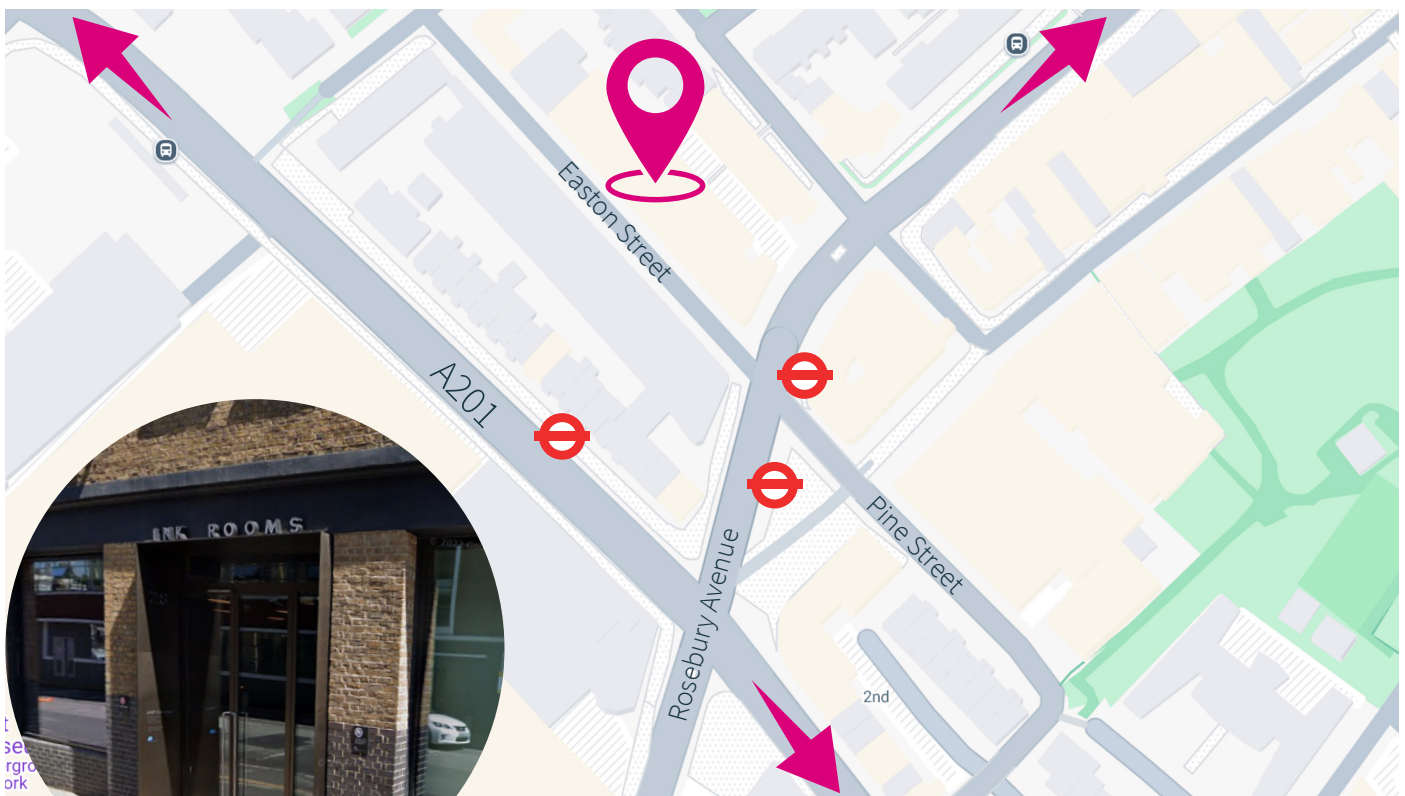

GETTING TO

Ink Rooms, 28 Easton St, London WC1X 0DS

To access the building, call '**301**' on the door access to speak to one of our team. Once the door has been unlocked, enter the lift and press '**floor 3**'.

If you are unable to access our office please call **020 7569 9999**.

KINGS CROSS

ANGEL

FARRINGDON

TUBE/TRAIN

Farringdon: 8 min walk
Angel: 10 min walk
Kings Cross: 13 min walk

BY BUS

Routes: 133, 17, 19, 341, 38
Closest stops: Rosebury Avenue / Mount Pleasant

BY BIKE

The closest Santander bike docks are on Tysoe St. & Margery St.